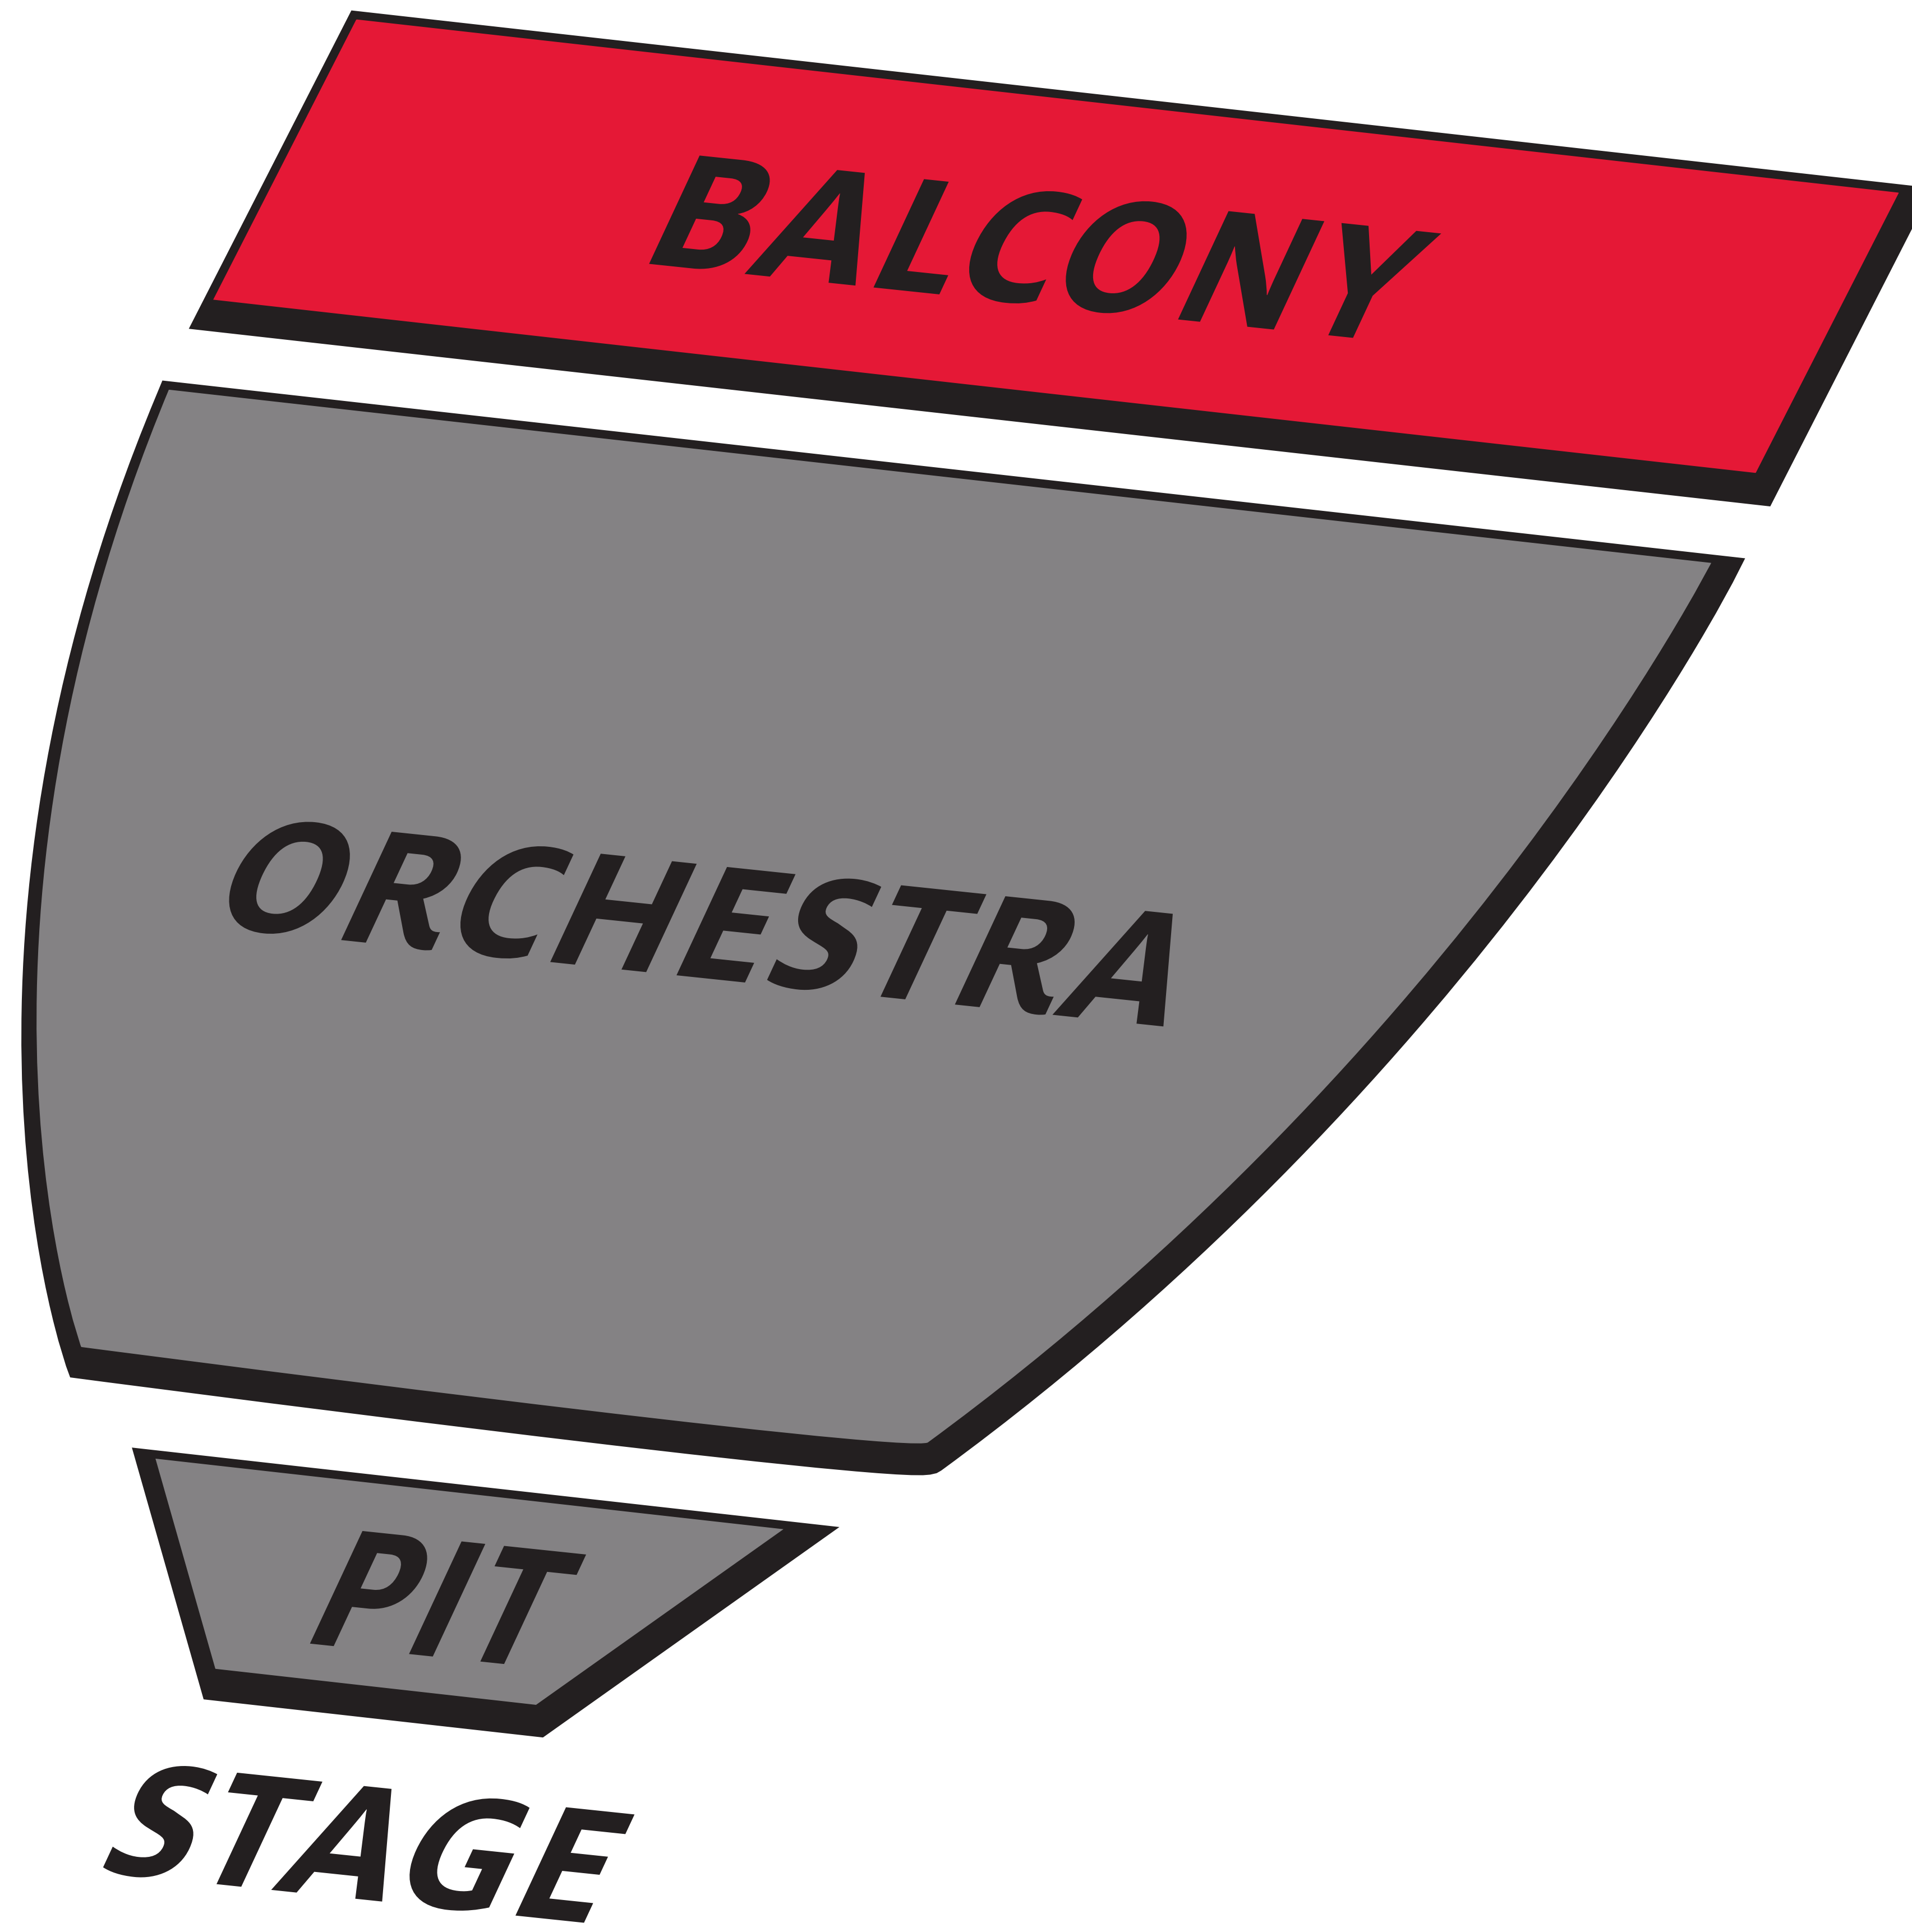

Cullen Performance Hall
UNIVERSITY OF HOUSTON