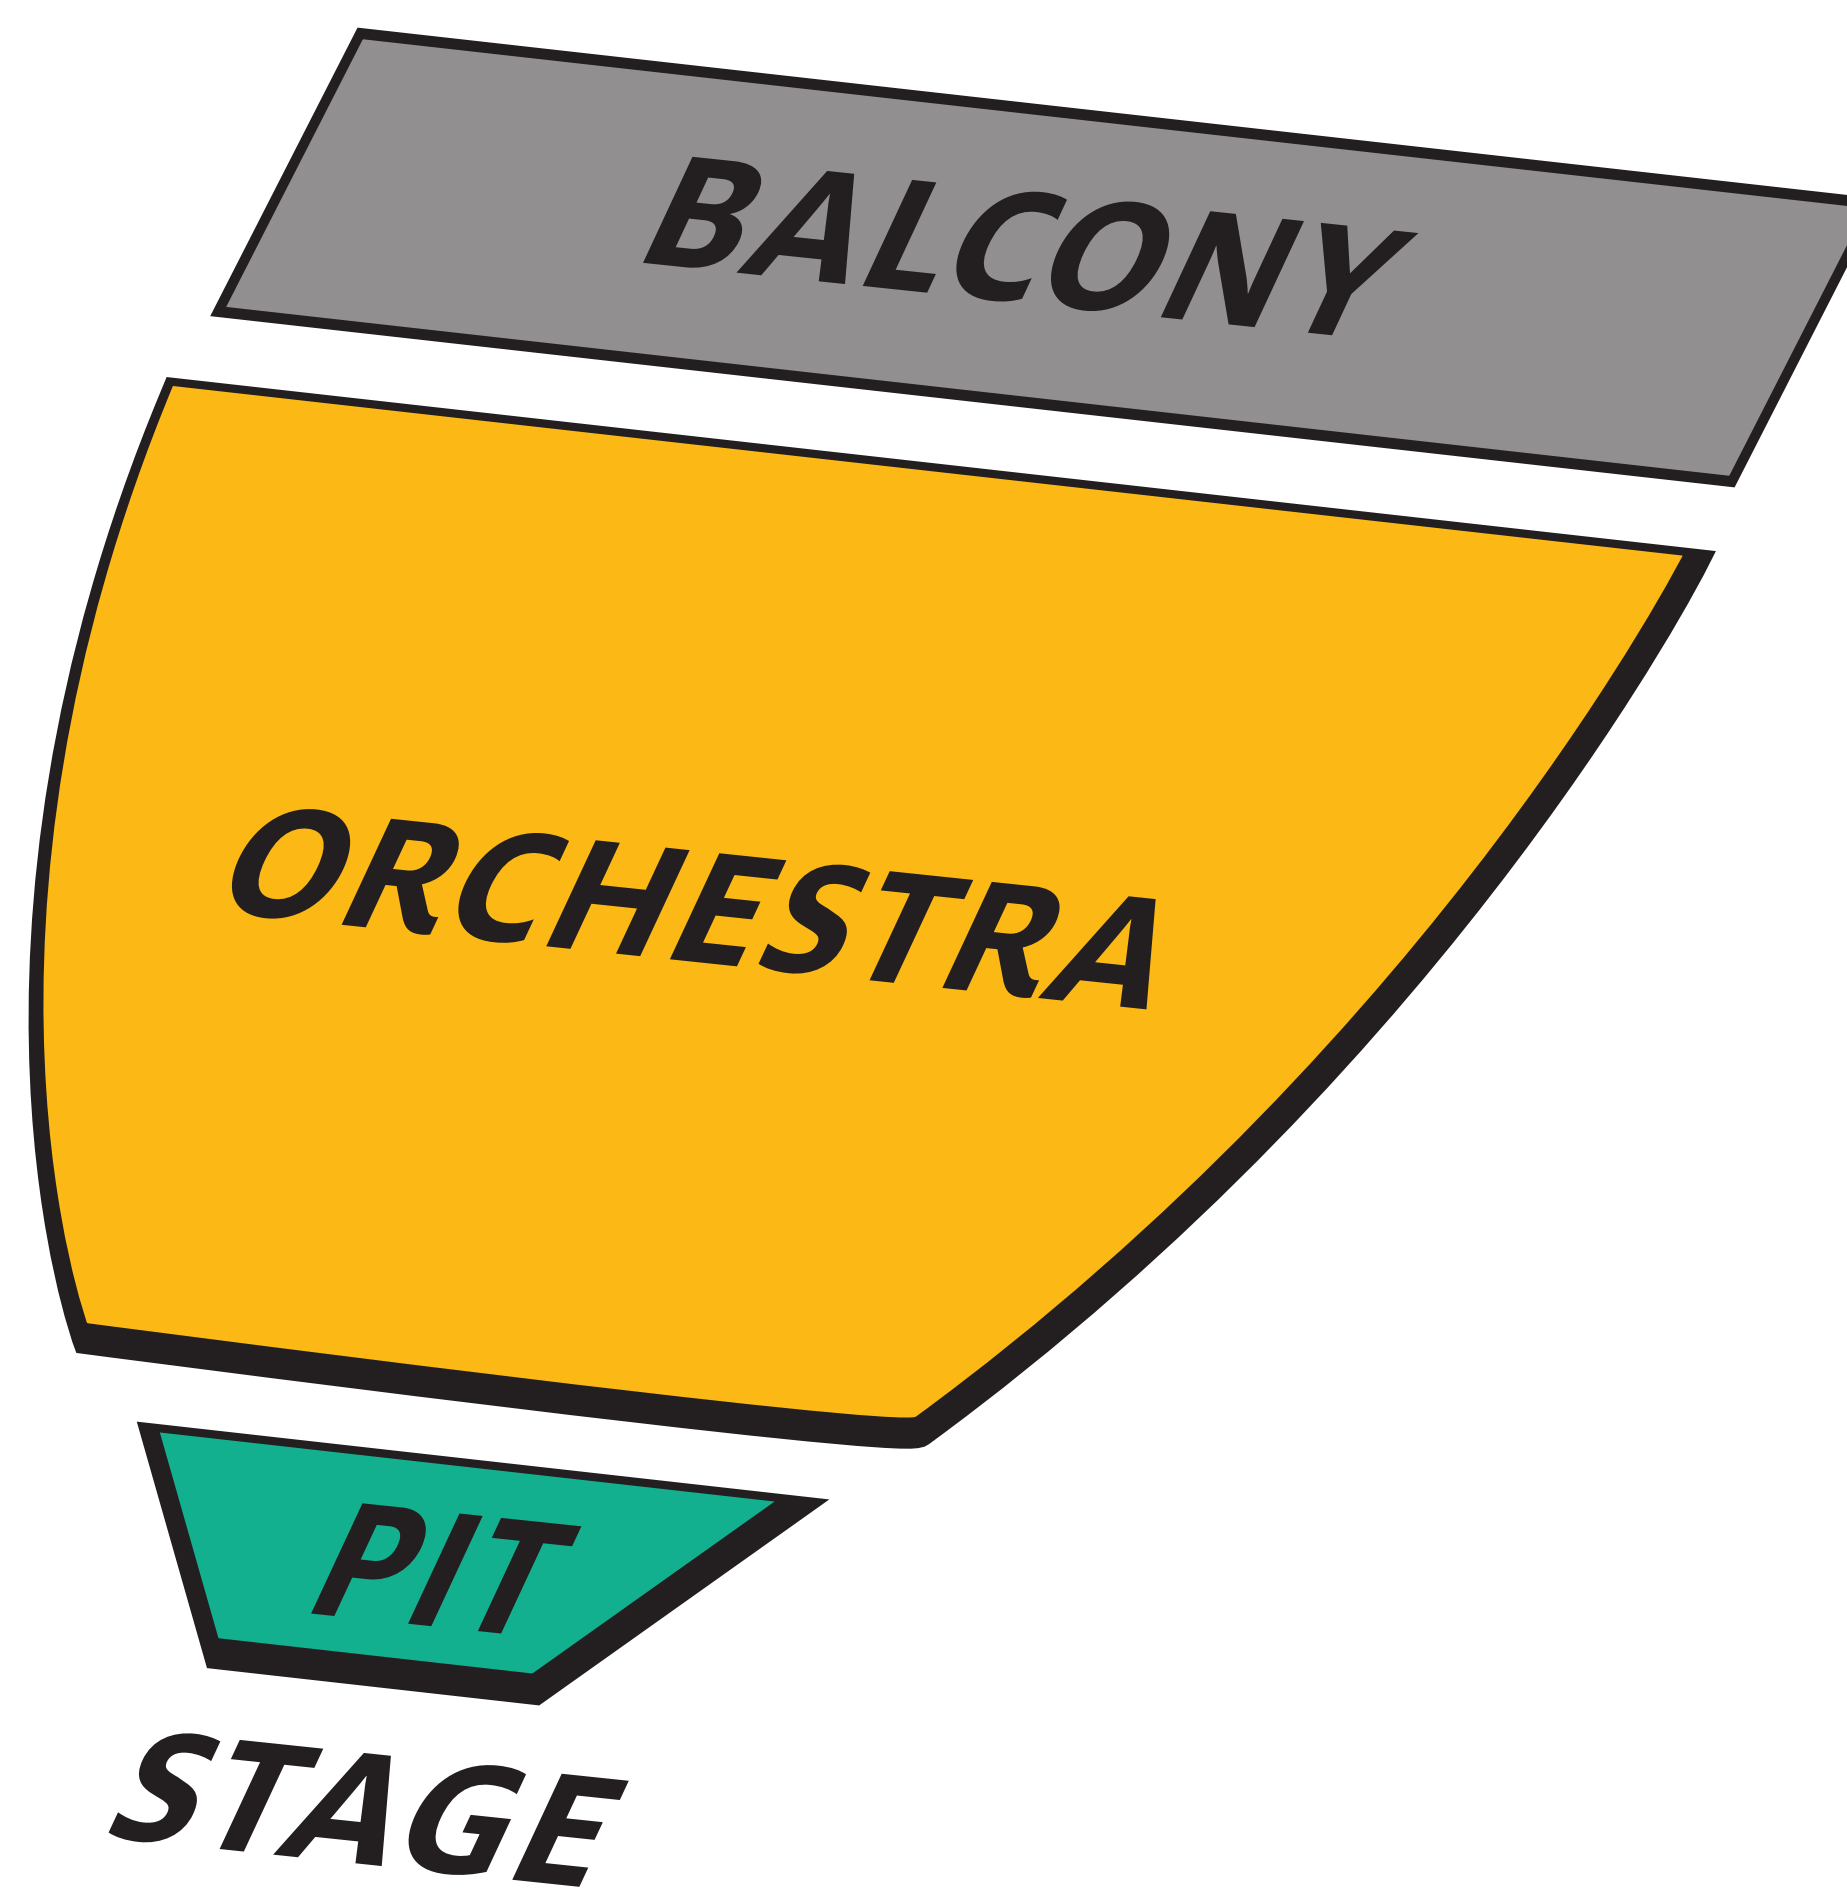

Cullen Performance Hall

UNIVERSITY OF HOUSTON

STAGE

OP:ORCHPIT

ORCH:ORCH

ADA accessible seating locations

Women's Restroom

Men's Restroom

*Please Note: The balcony is on the 3rd floor and only accessible by stairs.

**STAIRS TO CULLEN LOUNGE
OR ORCHESTRA**

**STAIRS TO CULLEN LOUNGE
OR ORCHESTRA**