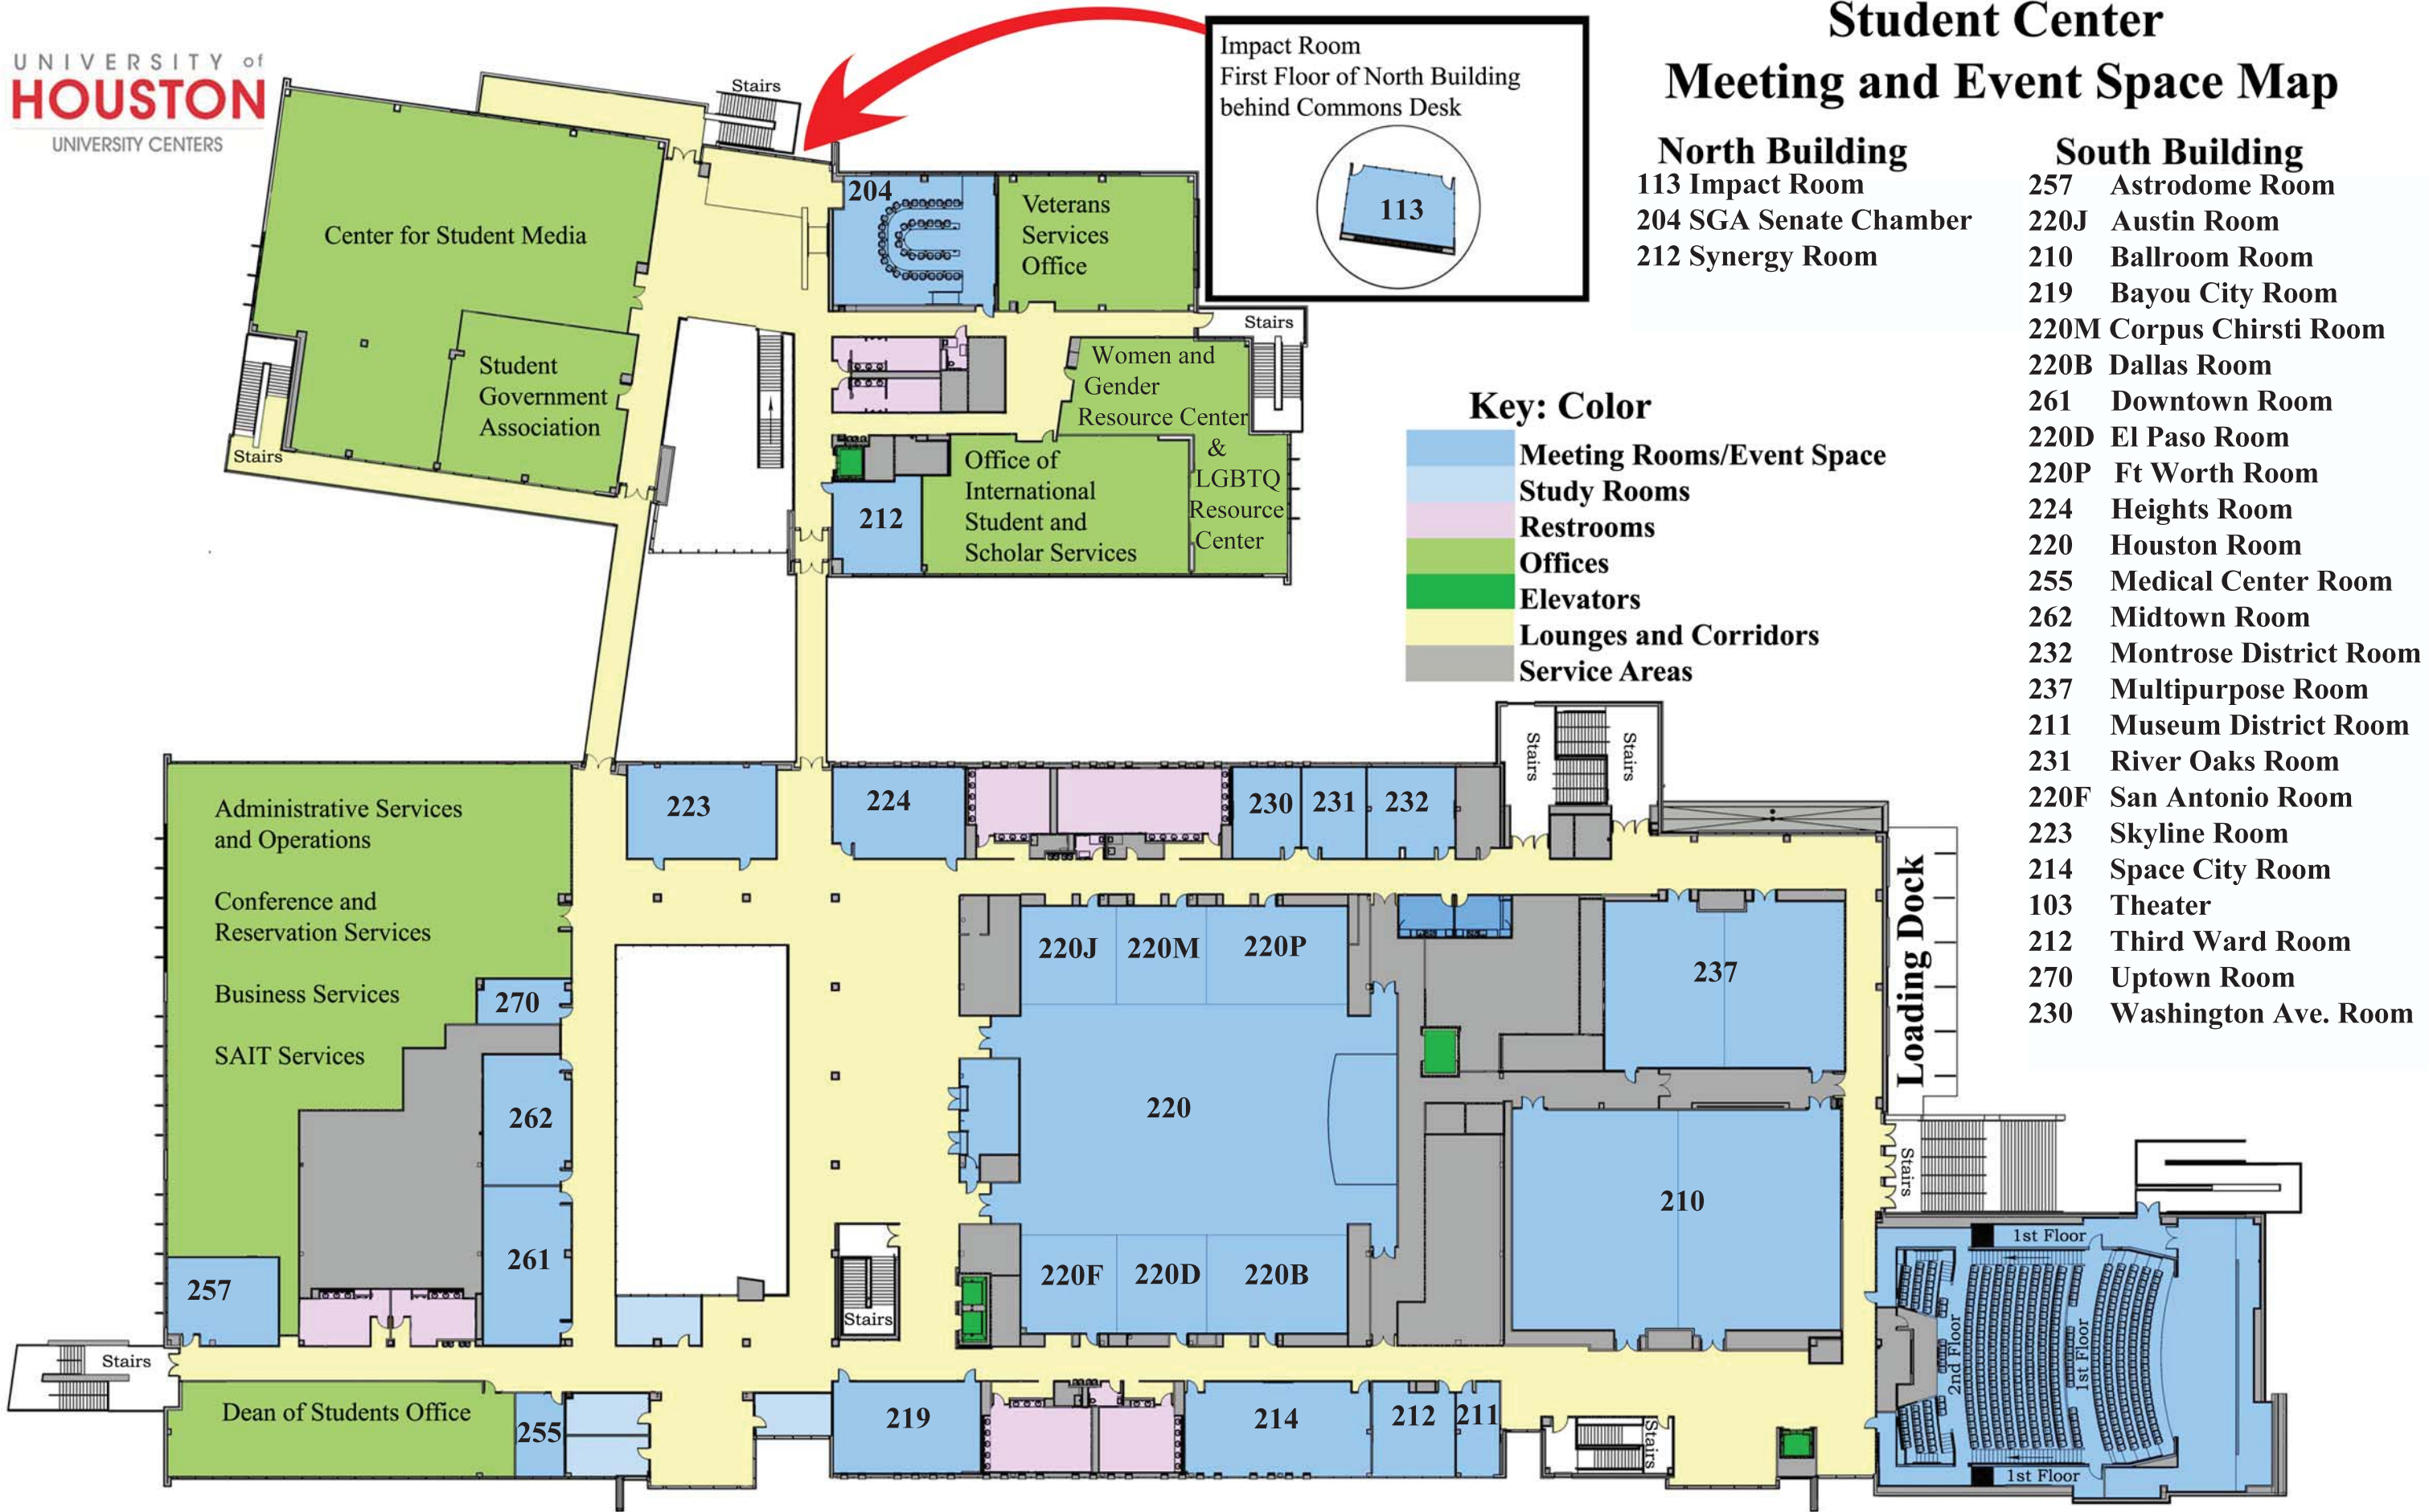

# Student Center

## Meeting and Event Space Map

Impact Room  
First Floor of North Building  
behind Commons Desk

- North Building**  
 113 Impact Room  
 204 SGA Senate Chamber  
 212 Synergy Room

- South Building**  
 257 Astrodome Room  
 220J Austin Room  
 210 Ballroom Room  
 219 Bayou City Room  
 220M Corpus Chirsti Room  
 220B Dallas Room  
 261 Downtown Room  
 220D El Paso Room  
 220P Ft Worth Room  
 224 Heights Room  
 220 Houston Room  
 255 Medical Center Room  
 262 Midtown Room  
 232 Montrose District Room  
 237 Multipurpose Room  
 211 Museum District Room  
 231 River Oaks Room  
 220F San Antonio Room  
 223 Skyline Room  
 214 Space City Room  
 103 Theater  
 212 Third Ward Room  
 270 Uptown Room  
 230 Washington Ave. Room

**Key: Color**

- Meeting Rooms/Event Space
- Study Rooms
- Restrooms
- Offices
- Elevators
- Lounges and Corridors
- Service Areas