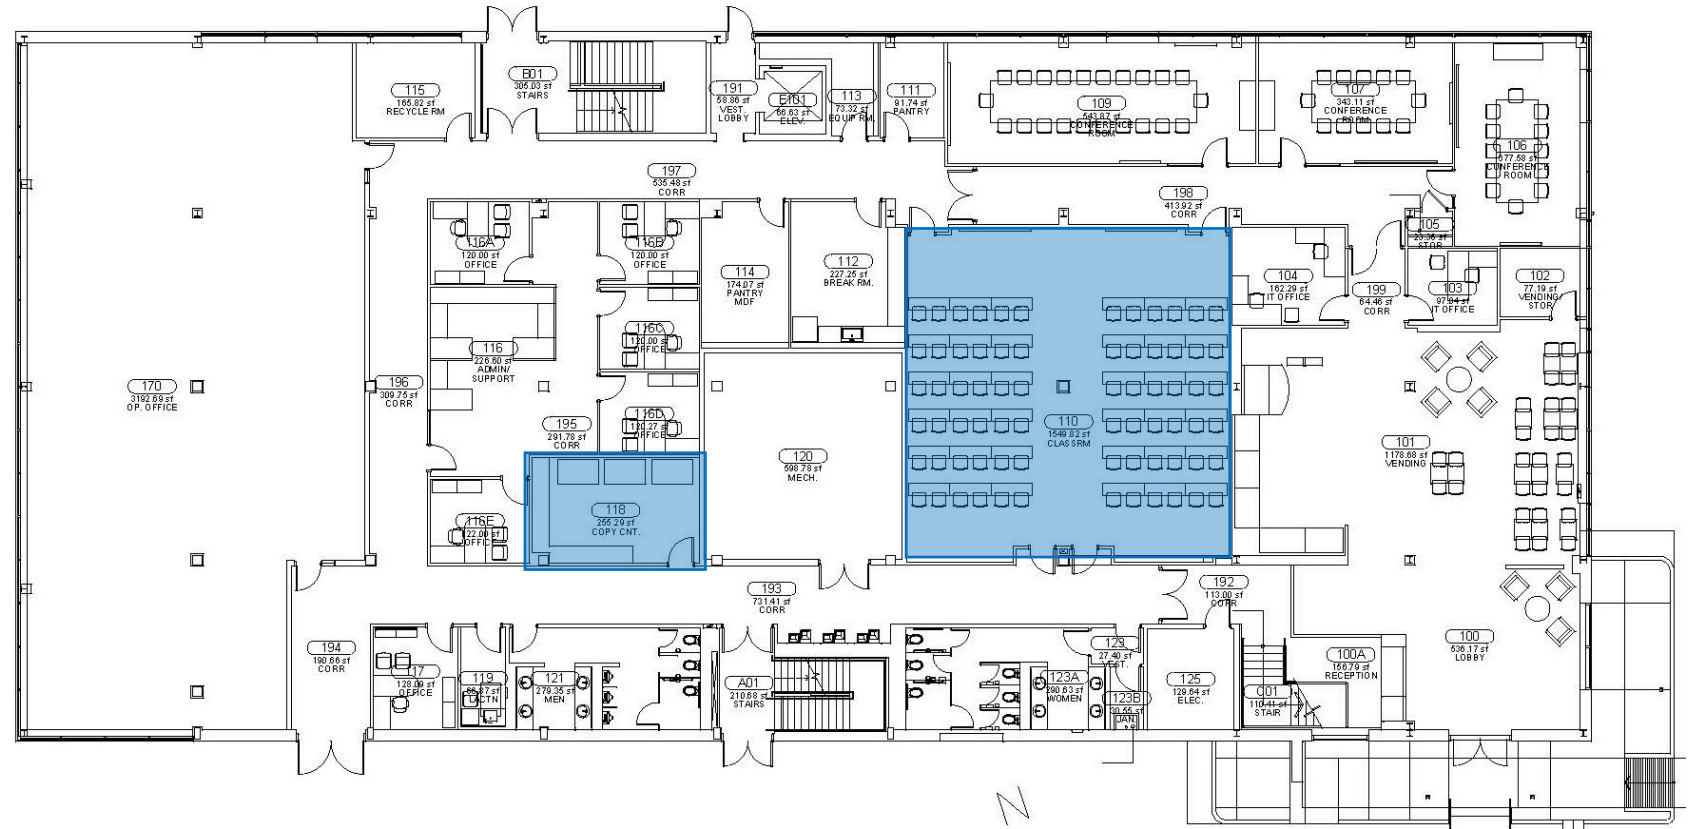

Building 4

1st Floor

Shelter-In-Place Locations

Room 110 & 118

Building 5 THE APEX

Shelter-In-Place Locations

Freezer corridor - 123
Office corridor – C107